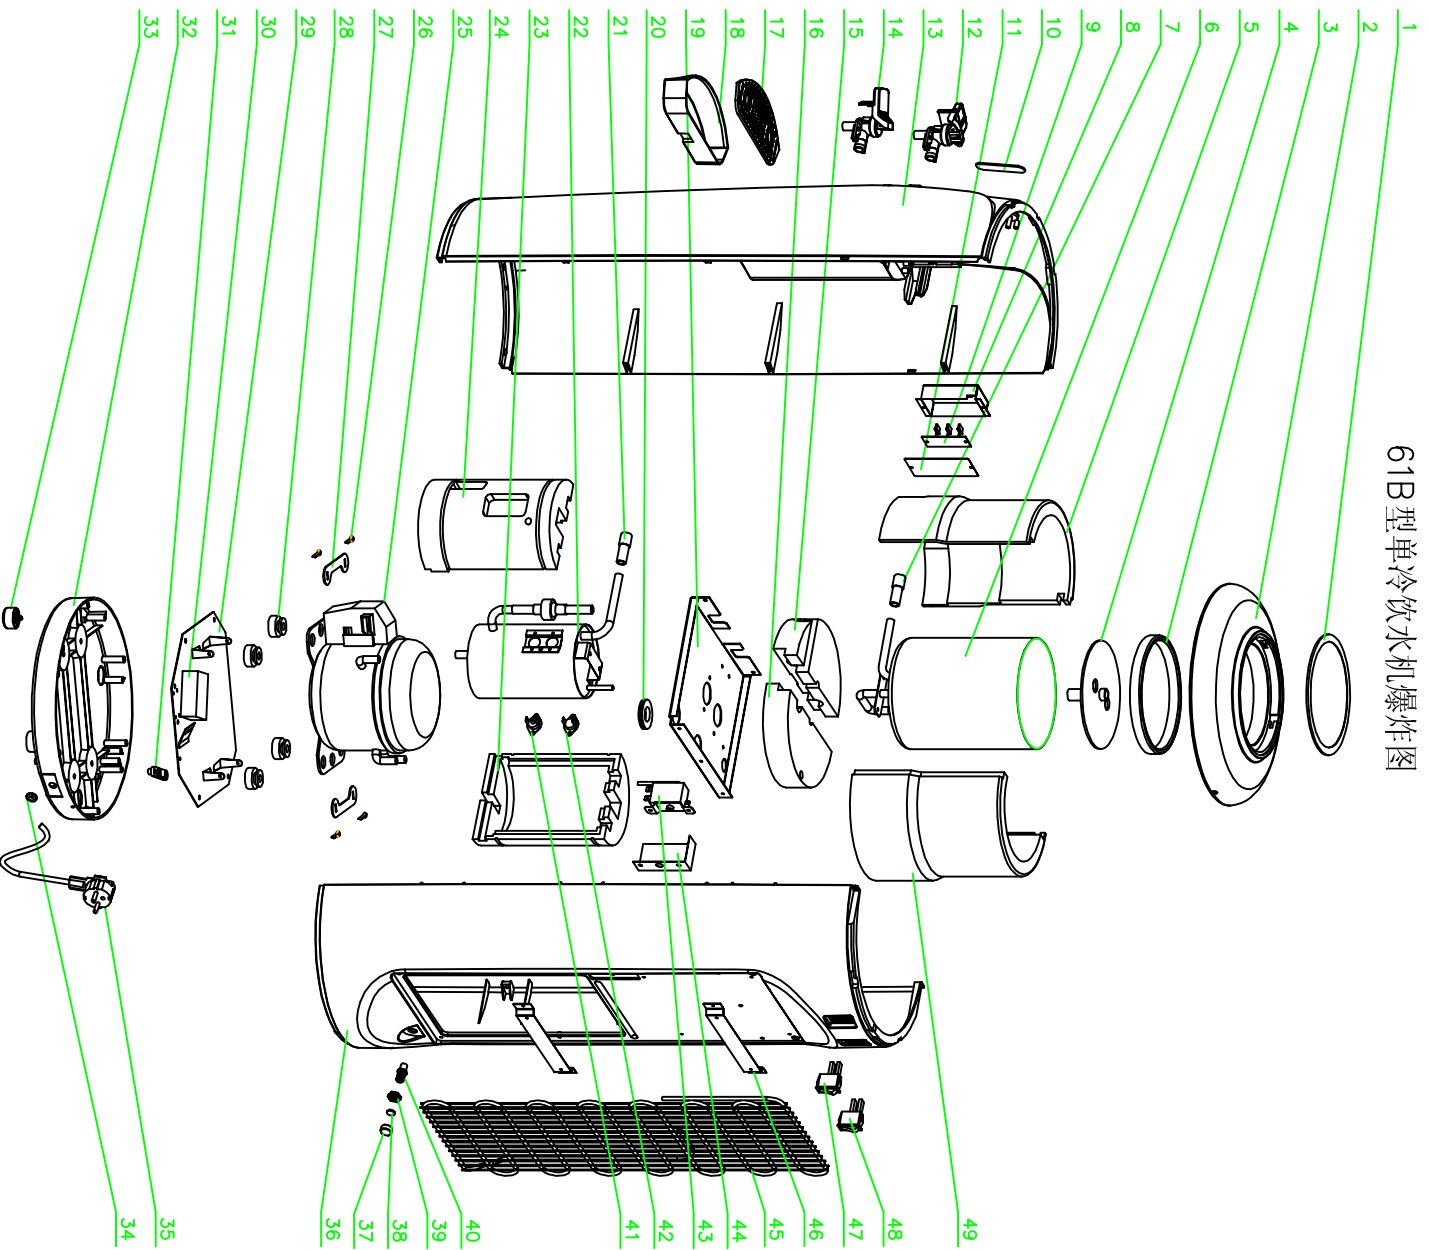

61B型单冷饮水机爆炸图

POS	Parts Name	Quantity	Parts number
1	Water inlet ring	1	611001
2	Top cover	1	611002
3	Cold tank sealing cushion	1	611003
4	Dash plate	1	611004
5	Cold tank thermal insulation foam(front)	1	611005
6	Cold water tank ass'y	1	611006
7	Warm water outlet pipe	1	611007
8	Indicator box	1	611008
9	Indicator LED PC board	1	611009
10	Transparent window	1	611010
11	Indicator box cover	1	611011
12	Hot faucet	1	611012
13	Front body	1	611013
14	Cold faucet	1	611014
15	Cold tank thermal insulation form(base A)	1	611015
16	Cold tank thermal insulation form(base B)	1	611016
17	Water receptacle cover	1	611017
18	Water receptacle	1	611018
19	Middle plate	1	611019
20	Rubber shield ring	1	611020
21	Hot tank water outlet pipe	1	611021
22	Hot water tank	1	611022
23	Hot tank thermal insulation form(base A)	1	611023
24	Hot tank thermal insulation form(base B)	1	611024
25	Compressor	1	611025
26	Dowel	4	611026
27	plate	2	611027
28	Washer	4	611028
29	Plate of compressor	1	611029
30	Junction box	1	611030
31	Power supply cord clip	1	611031
32	Base	1	611032
33	Adjustable foot	1	611033
34	Power cord jacket	1	611034
35	Power cord	1	611035
36	Back body	1	611036
37	Drain valve sealing nut	1	611037
38	Drain valve sealing cushion	1	611038
39	Drain valve fix nut	1	611039
40	Drain valve	1	611041
41	Heating thermostat - 95□	1	611041
42	Heating thermostat - 88□	1	611042
43	Cooling thermostat	1	611043
44	Cooling thermostat box	1	611044
45	Condenser	1	611045
46	Crossband	2	611046
47	Cooling switch	1	611047
48	Heating switch	1	611048
49	Cold tank thermal insulation foam(black)	1	611049